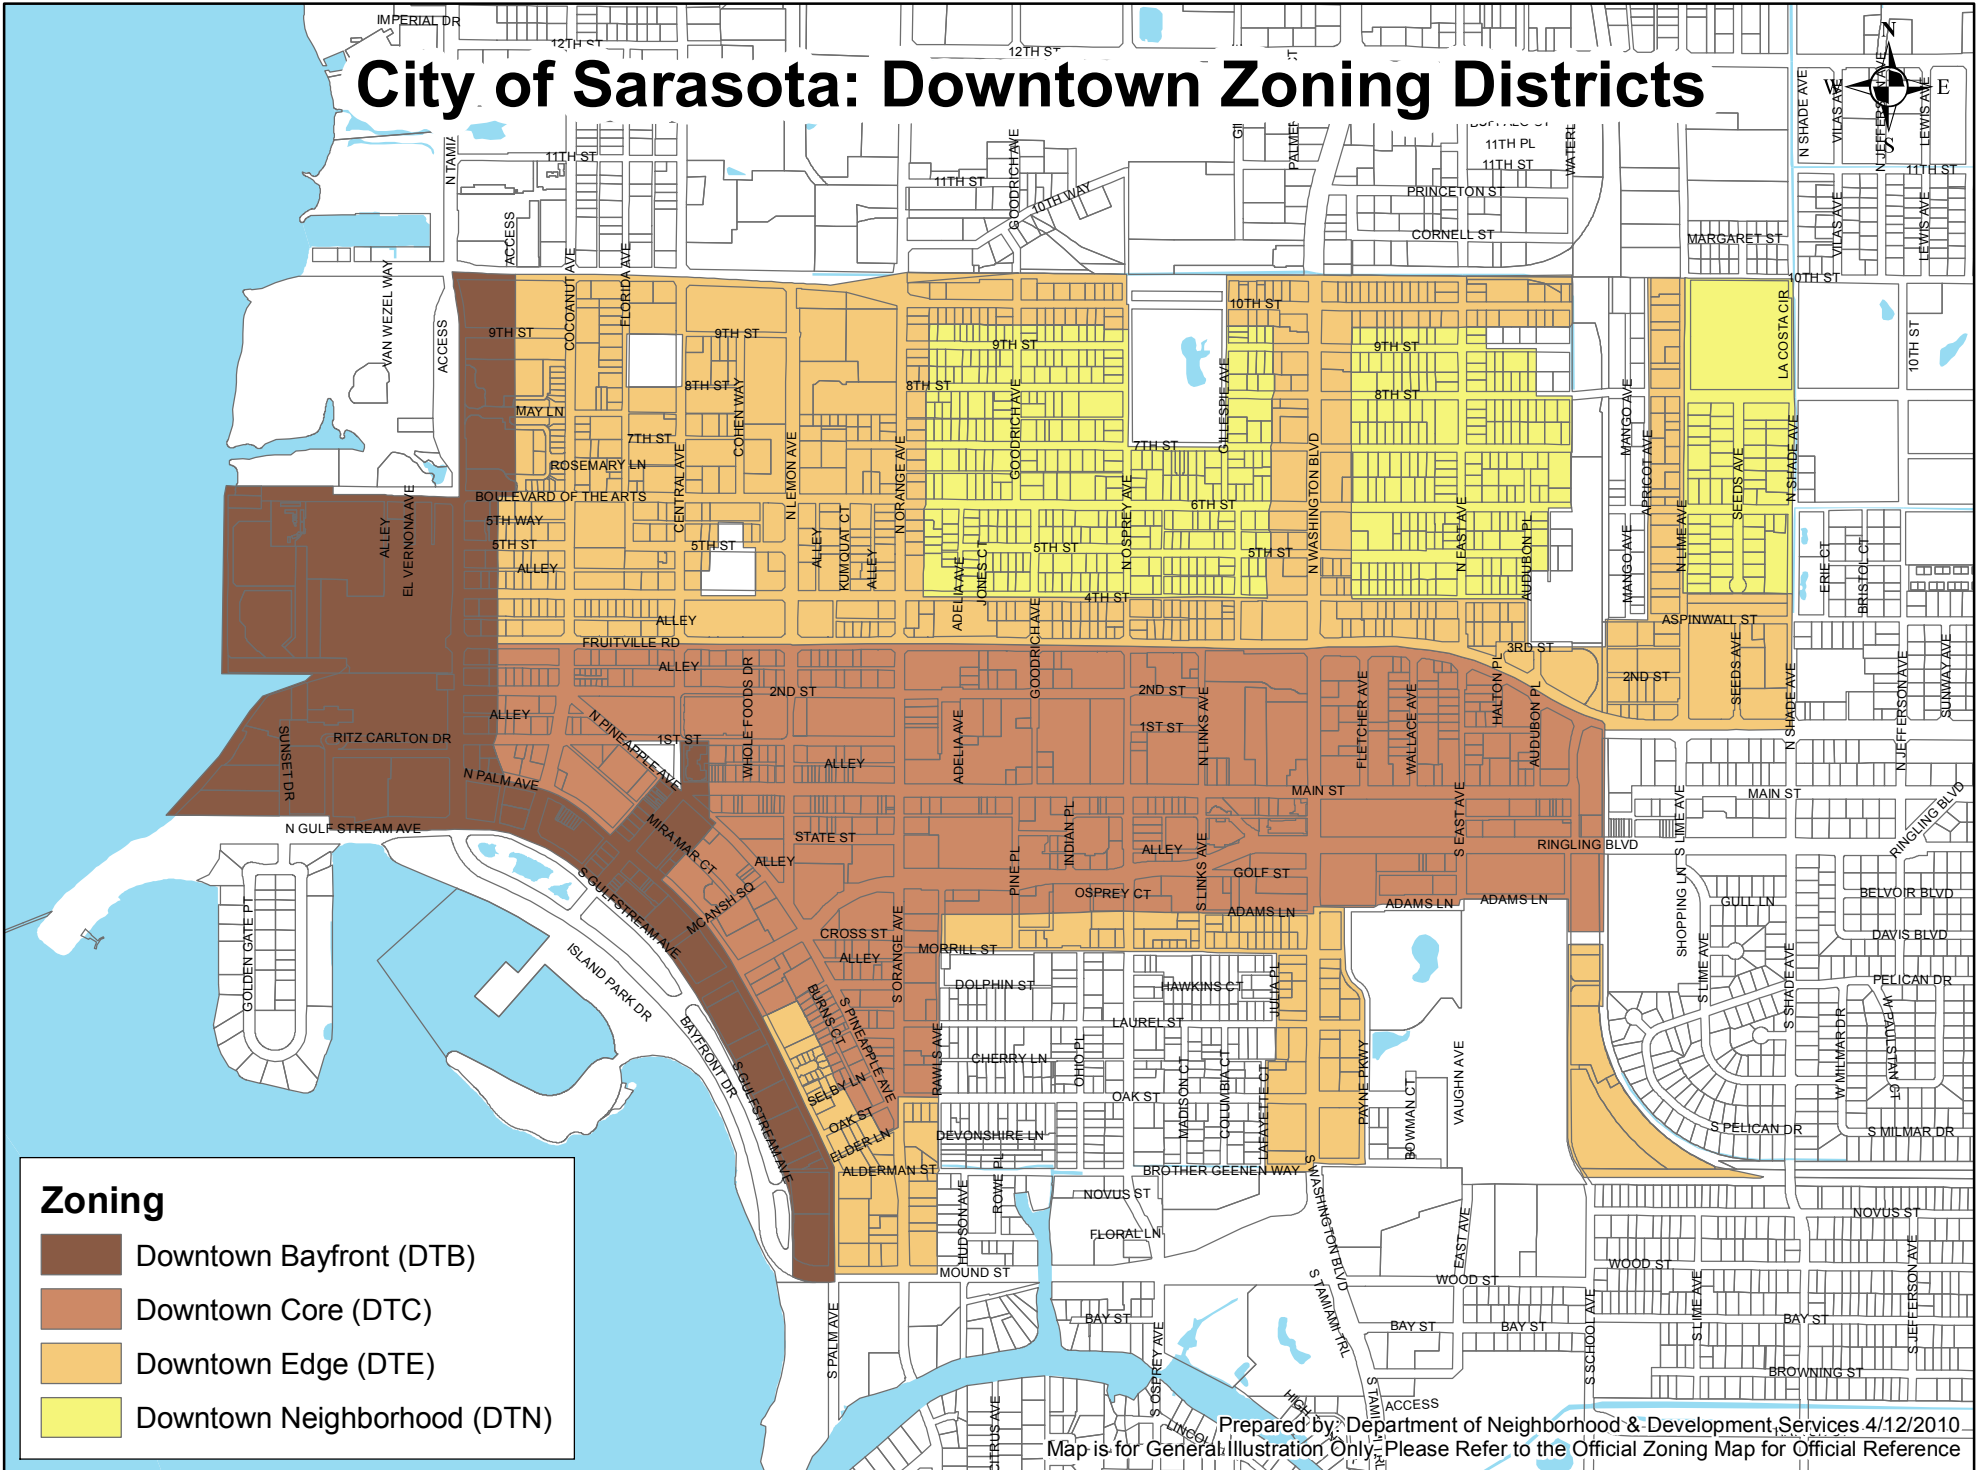

City of Sarasota: Downtown Zoning Districts

Prepared by Department of Neighborhood & Development Services 4/12/2010
 Map is for General Illustration Only. Please Refer to the Official Zoning Map for Official Reference